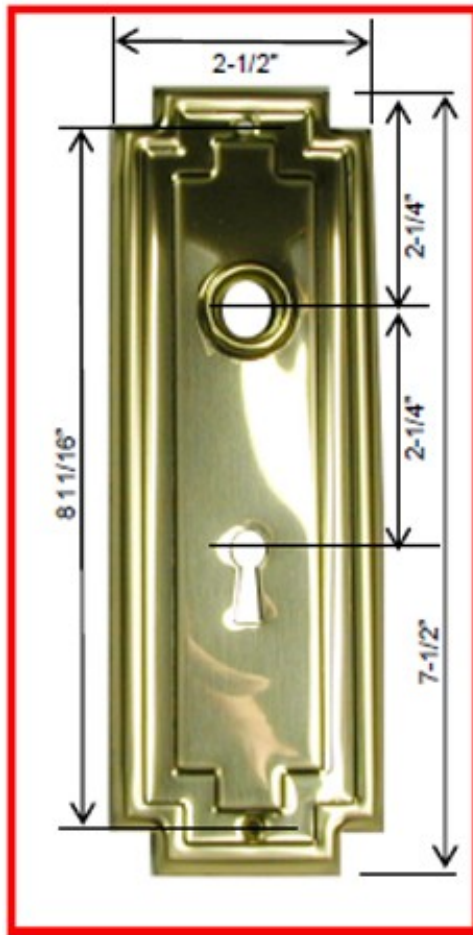

## The Gotham 7-1/2" x 2-1/2" escutcheon

All escutcheons will ship with above dimensions, unless special ordered