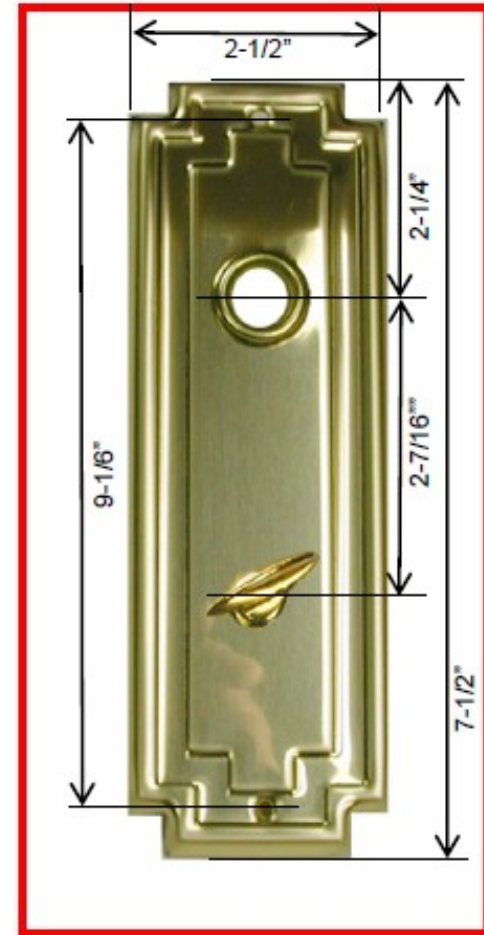

## The Gotham 7-1/2" x 2-1/2" escutcheon

All escutcheons will ship with above dimensions, unless special ordered