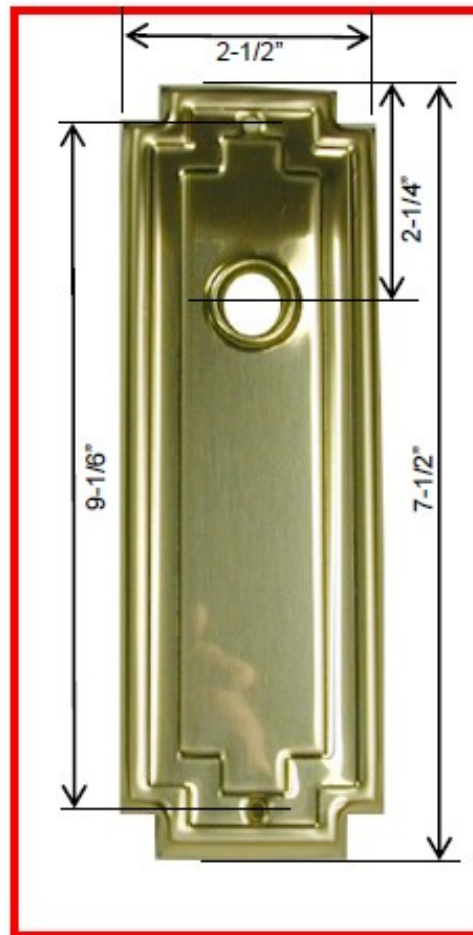

## The Gotham 7-1/2" x 2-1/2" escutcheon

All escutcheons will ship with above dimensions, unless special ordered