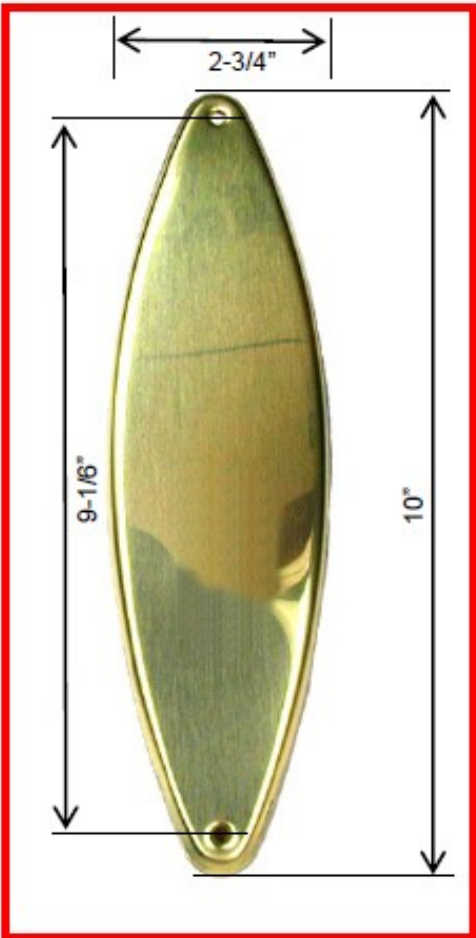

**The Chelsea  
10" x 2-3/4" escutcheon**

**All escutcheons will ship with above dimensions, unless special ordered**