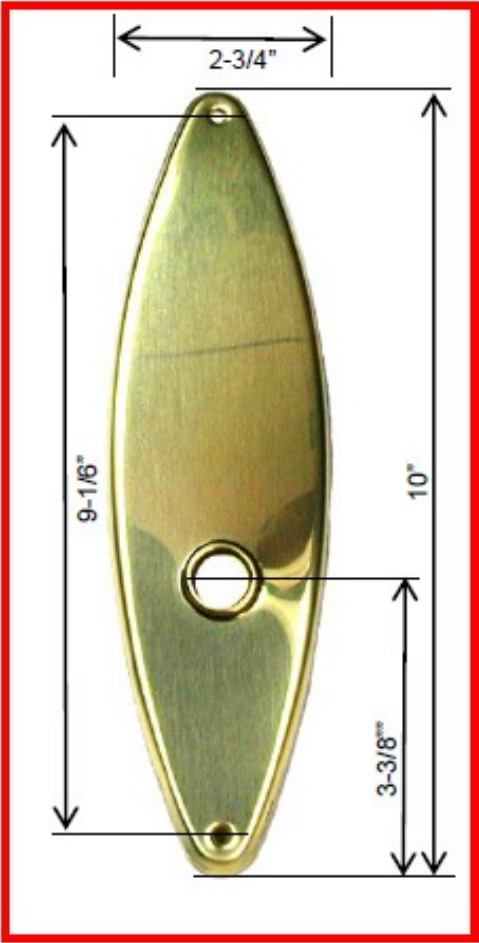

**The Chelsea  
10" x 2-3/4" escutcheon**

**All escutcheons will ship with above dimensions, unless special ordered**