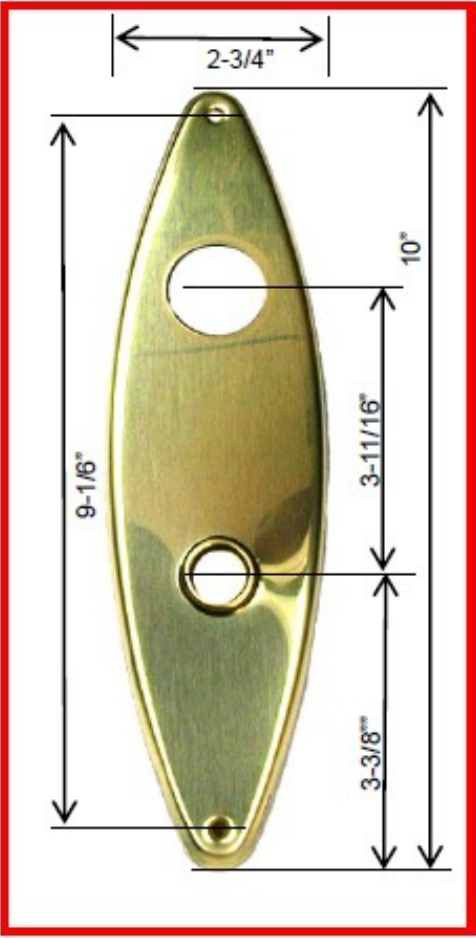

**The Chelsea  
10" x 2-3/4" escutcheon**

**All escutcheons will ship with above dimensions, unless special ordered**