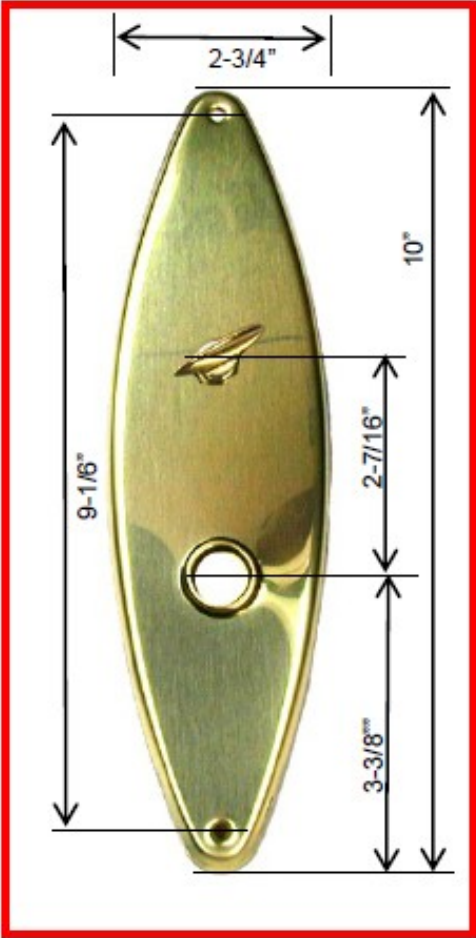

**The Chelsea  
10" x 2-3/4" escutcheon**

**All escutcheons will ship with above dimensions, unless special ordered**