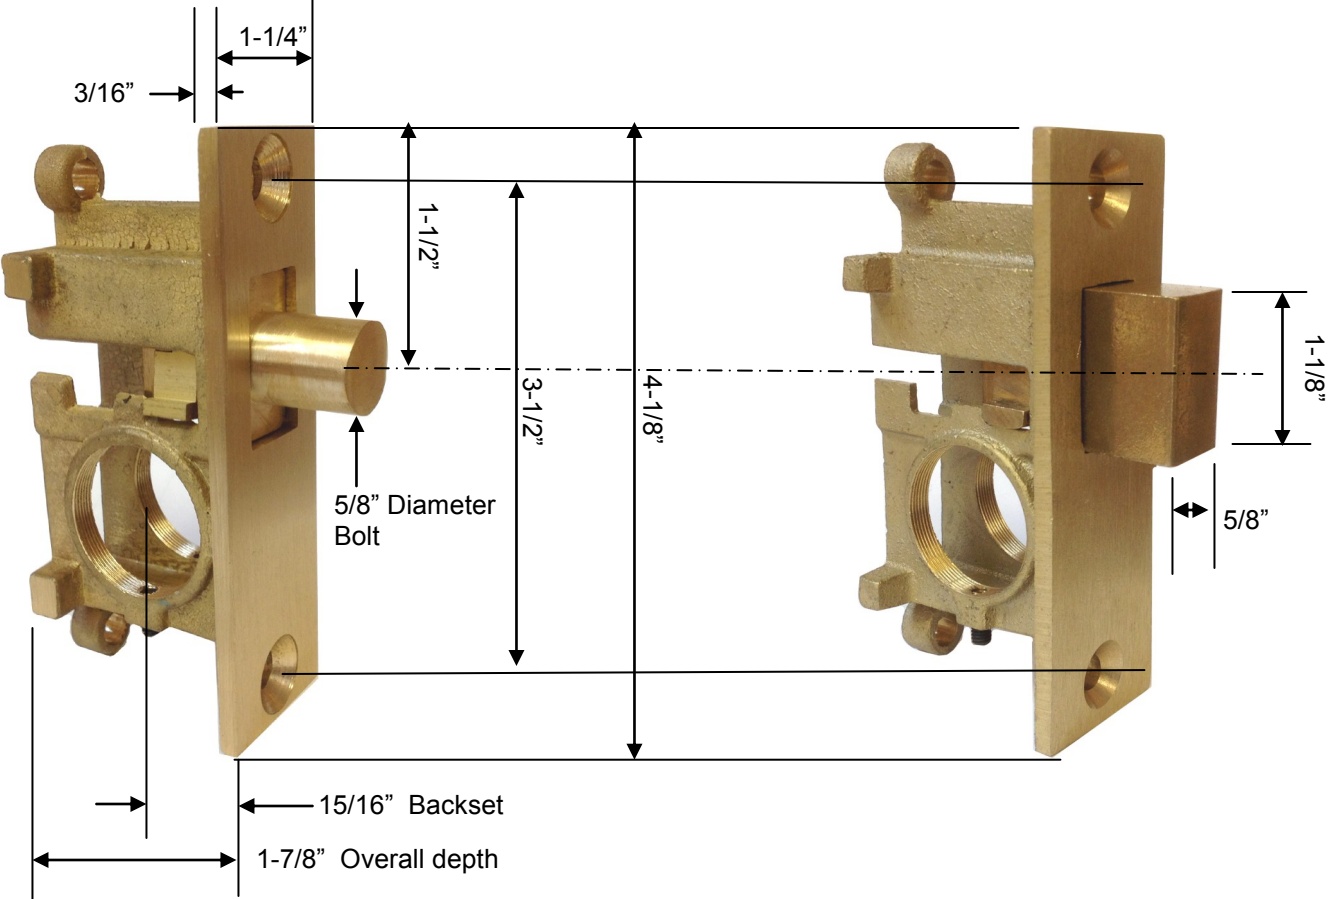

Progressive Hardware Co., Inc East Northport, NY

IT20-RD

IT20-SQ