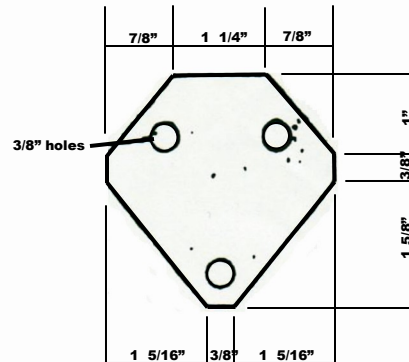

JAMB MOUNTING PLATE

DOOR MOUNTING PLATE

TRIANGULAR PLATE

BULKHEAD DOOR

RDC-36 Specifications and Mounting Guide