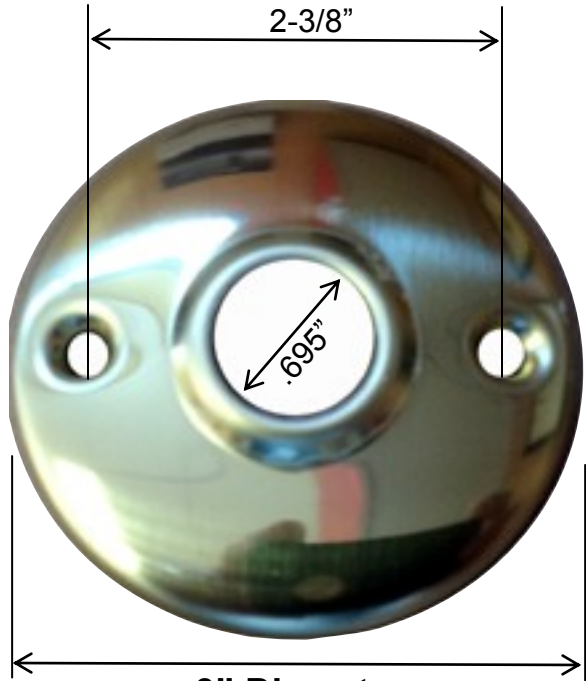

# Rosettes

**2" Diameter  
#205**

**2-1/4" Diameter  
#206**

**2-1/2" Diameter  
#207**

**3" Diameter  
#208**